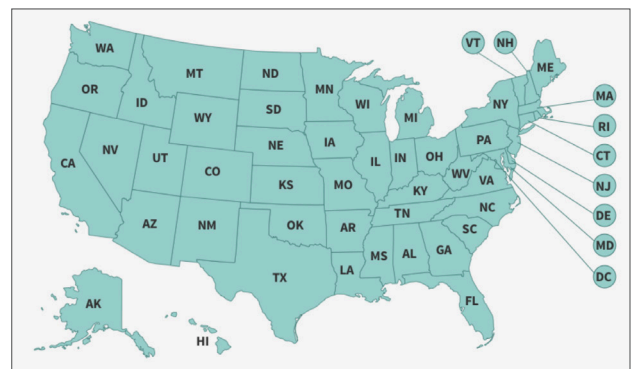

KEY FEATURES

- **500+ searchable databases** for genealogical research, containing more than 5 billion total records.
- **Robust search interface powered by Ancestry®**, the #1 brand for genealogy research.
- **Available worldwide** for public and academic libraries (and other institutional customers), it includes both remote access and in-library use.
- **Research aids** includes search tips and how to use census and other genealogical data.
- **Interactive map** of the U.S. based on the Federal Census, 1790-1920, to view how county boundaries change over time.
- **Digital copy of The Census Book**, containing information about Historical U.S. Censuses, Published Statewide Censuses and Indexes, Lost or Missing Censuses, Countywide Census Indexes, Non-population Census Schedules, and blank U.S. Census Forms.